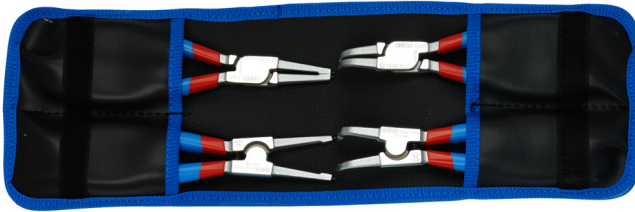

# Seegerringtangenset PLUS in tas

539/1PCT

### Set bevat

- 2x external lock rings pliers, straight and bent, dim. 140 (10 - 25mm)
- 2x internal lock rings pliers, straight and bent, dim. 140 (12 - 25mm)

Productnaam	SKU	Artikel	Afmetingen	Hoeveelheid
Seegerringtangenset PLUS in tas	621624	539/1PCT	10 - 25/140	4
Seegerringtang, vorm A, recht, buiten		532/1P	140x10 - 25	1
Seegerringtang, vorm B, gebogen, buiten		534/1P	140x10 - 25	1
Seegerringtang, vorm C, recht, binnen		536/1P	140x12 - 25	1
Seegerringtang, vorm D, gebogen, binnen		538/1P	140x12 - 25	1

## Gebruik (Afbeeldingen)

Tips hardened to 58 HRC prevent bending or breaking during the removal or insertion of circlips

The tips are inserted into the jaw at an angle that prevents the circlip from sliding off the tips