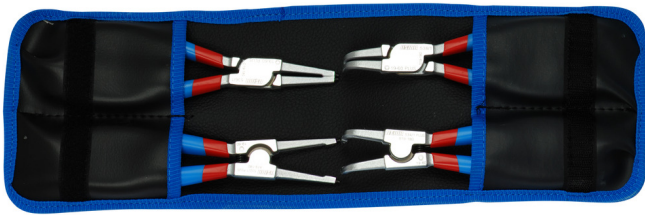

Set of lock rings pliers PLUS in bag

539PLUS/1DPCT

Usage

Profiles

Product name	SKU	Article	Dimensions		Quantity
Set of lock rings pliers PLUS in bag	621623	539PLUS/1DPCT	3 - 10 - 140	4	560
External lock rings pliers, straight		532PLUS/1DP	140x3 - 10	1	
External lock rings pliers, bent		534PLUS/1DP	140x3 - 10	1	
Internal lock rings pliers, straight		536PLUS/1DP	140x8 - 13	1	
Internal lock rings pliers, bent		538PLUS/1DP	140x8 - 13	1	