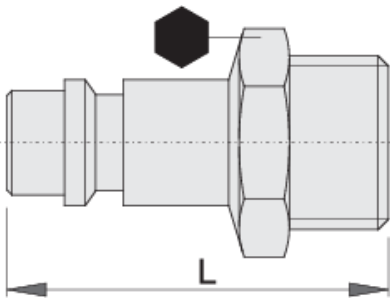

# Coupling, male part

1507Z10

## 제품 특징

- outside thread
- inside hose diameter Ø10mm
- metal housing

				
621455	3/8"	17	39.4	38
621456	1/2"	24	39.4	53

621457

3/4"

27

48.5

86

\* Images of products are symbolic. All dimensions are in mm, and weight is in grams. All listed dimensions may vary in tolerance.