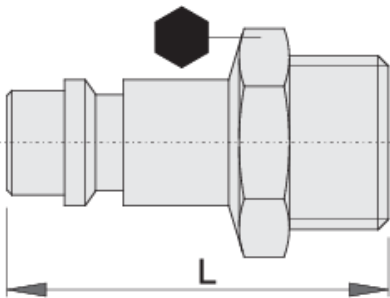

Coupling, male part

1507Z10

프로파일

제품 특징

- outside thread
- inside hose diameter Ø10mm
- metal housing

	 mm	 mm	L	
621455	3/8"	17	39.4	38
621456	1/2"	24	39.4	53

621457

3/4"

27

48.5

86

* Images of products are symbolic. All dimensions are in mm, and weight in grams. All listed dimensions may vary in tolerance.