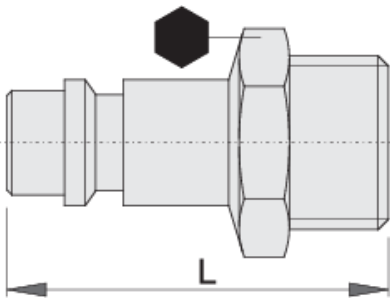

Coupling, male part

1507Z10

프로파일

제품 특징

- outside thread
- inside hose diameter Ø10mm
- metal housing

	 mm	 mm	 L	
621455	3/8"	17	39.4	38
621456	1/2"	24	39.4	53

621457

3/4"

27

48.5

86

* Images of products are symbolic. All dimensions are in mm, and weight is in grams. All listed dimensions may vary in tolerance.