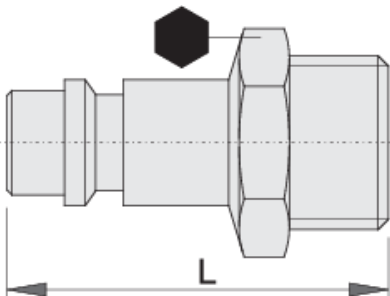

Coupling, male part

1507Z10

Profiles

Product features

- outside thread
- inside hose diameter Ø10mm
- metal housing

	 mm	 mm	 L	
621455	3/8"	17	39.4	38
621456	1/2"	24	39.4	53

621457

3/4"

27

48.5

86

* Images of products are symbolic. All dimensions are in mm, and weight is in grams. All listed dimensions may vary in tolerance.