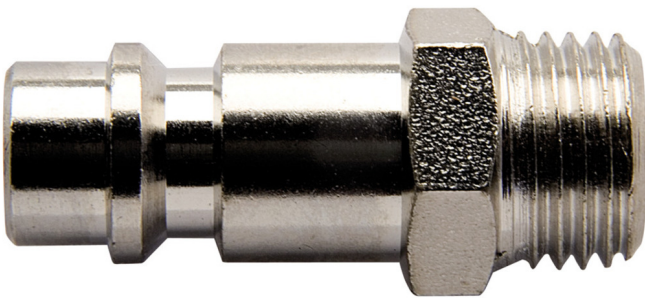

Coupling, male part

1507Z10

Profiles

Product features

- outside thread
- inside hose diameter Ø10mm
- metal housing

	 mm	 mm	 L	
621455	3/8"	17	39.4	38
621456	1/2"	24	39.4	53

621457

3/4"

27

48.5

86

* Images of products are symbolic. All dimensions are in mm, and weight is in grams. All listed dimensions may vary in tolerance.