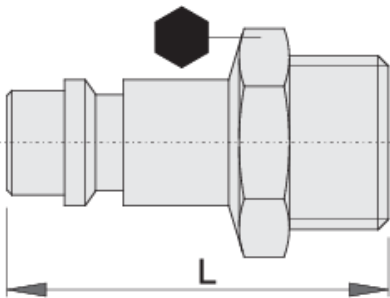

Coupling, male part

1507Z10

Profiles

Product features

- outside thread
- inside hose diameter Ø10mm
- metal housing

	 mm	 mm	 L	
621455	3/8"	17	39.4	38
621456	1/2"	24	39.4	53

621457

3/4"

27

48.5

86

* Images of products are symbolic. All dimensions are in mm, and weight in grams. All listed dimensions may vary in tolerance.