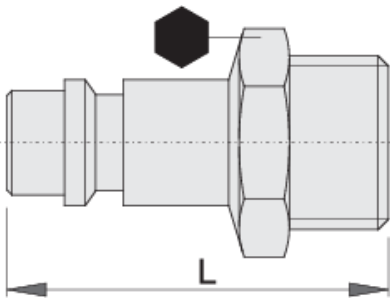

# Coupling, male part

1507Z10

## Product features

- outside thread
- inside hose diameter Ø10mm
- metal housing

	 mm	 mm	 L	
621455	3/8"	17	39.4	38
621456	1/2"	24	39.4	53

621457

3/4"

27

48.5

86

\* Images of products are symbolic. All dimensions are in mm, and weight is in grams. All listed dimensions may vary in tolerance.