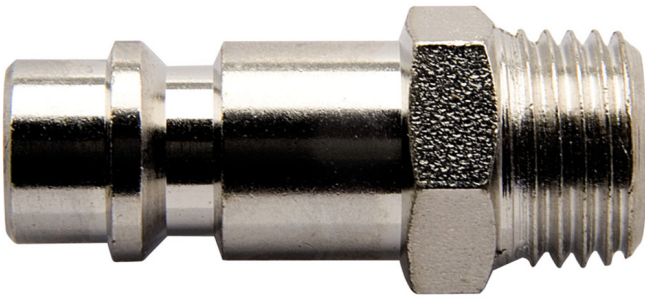

# Coupling, male part

1507Z10

## Profiles

## Product features

- outside thread
- inside hose diameter Ø10mm
- metal housing

	 mm	 mm	 L	
621455	3/8"	17	39.4	38
621456	1/2"	24	39.4	53

621457

3/4"

27

48.5

86

\* Images of products are symbolic. All dimensions are in mm, and weight is in grams. All listed dimensions may vary in tolerance.