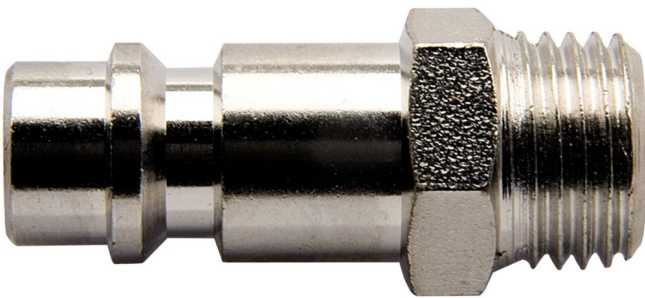

Coupling, male part

1507Z10

Profiles

Product features

- outside thread
- inside hose diameter Ø10mm
- metal housing

	 mm	 mm	 L	
621455	3/8"	17	39.4	38
621456	1/2"	24	39.4	53

621457

3/4"

27

48.5

86

* Images of products are symbolic. All dimensions are in mm, and weight in grams. All listed dimensions may vary in tolerance.