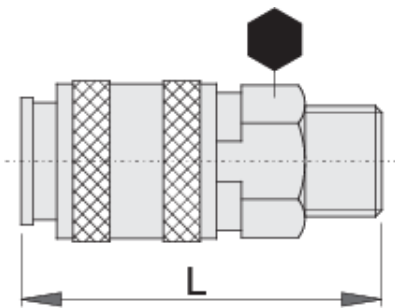

Coupling, female part

1506KZ10

프로파일

제품 특징

- metal housing
- outside thread

	 mm	 mm	 L	
621452	3/8"	24	62.5	149
621453	1/2"	24	65.0	156
621454	3/4"	27	67.1	191

* Images of products are symbolic. All dimensions are in mm, and weight in grams. All listed dimensions may vary in tolerance.