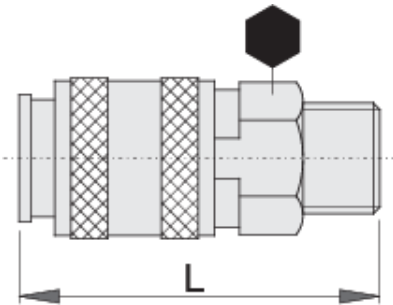

Coupling, female part

1506KZ10

프로파일

제품 특징

- metal housing
- outside thread

	 mm	 mm	 L	
621452	3/8"	24	62.5	149
621453	1/2"	24	65.0	156
621454	3/4"	27	67.1	191

* Images of products are symbolic. All dimensions are in mm, and weight in grams. All listed dimensions may vary in tolerance.