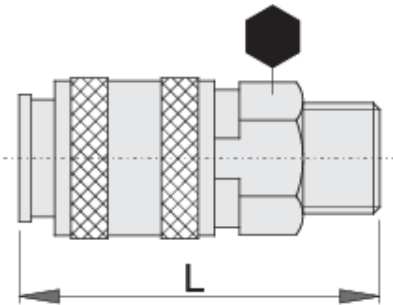

# Coupling, female part

1506KZ10

## 제품 특징

- metal housing
- outside thread

	 mm	 mm	 L	
621452	3/8"	24	62.5	149
621453	1/2"	24	65.0	156
621454	3/4"	27	67.1	191

\* Images of products are symbolic. All dimensions are in mm, and weight is in grams. All listed dimensions may vary in tolerance.