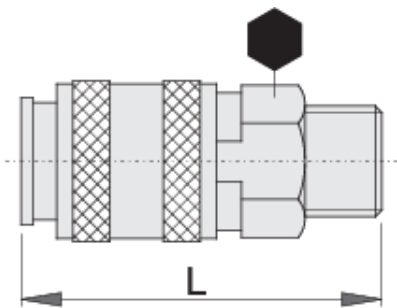

气动管接头

1506KZ10

配置文件

产品属性

- 金属外壳
- 外螺纹

Barcode	mm	mm	L	Icon
621452	3/8"	24	62.5	149
621453	1/2"	24	65.0	156
621454	3/4"	27	67.1	191

* Images of products are symbolic. All dimensions are in mm, and weight in grams. All listed dimensions may vary in tolerance.