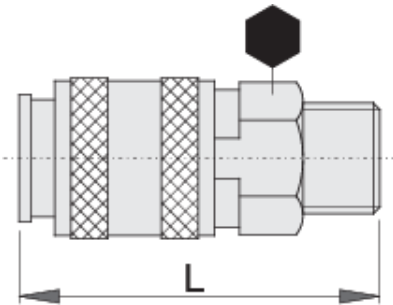

# Coupling, female part

1506KZ10

## Product features

- metal housing
- outside thread

	 mm	 mm	 L	
621452	3/8"	24	62.5	149
621453	1/2"	24	65.0	156
621454	3/4"	27	67.1	191

\* Images of products are symbolic. All dimensions are in mm, and weight in grams. All listed dimensions may vary in tolerance.