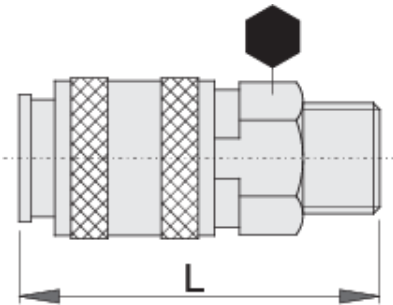

Coupling, female part

1506KZ10

Profiles

Product features

- metal housing
- outside thread

	 mm	 mm	 L	
621452	3/8"	24	62.5	149
621453	1/2"	24	65.0	156
621454	3/4"	27	67.1	191

* Images of products are symbolic. All dimensions are in mm, and weight in grams. All listed dimensions may vary in tolerance.