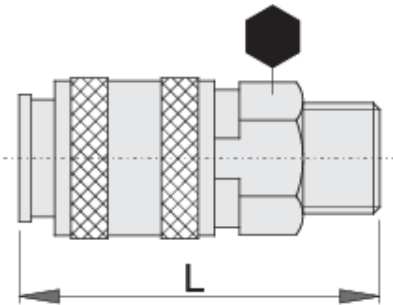

Coupling, female part

1506KZ10

Profiles

Product features

- metal housing
- outside thread

	 mm	 mm	 L	
621452	3/8"	24	62.5	149
621453	1/2"	24	65.0	156
621454	3/4"	27	67.1	191

* Images of products are symbolic. All dimensions are in mm, and weight is in grams. All listed dimensions may vary in tolerance.