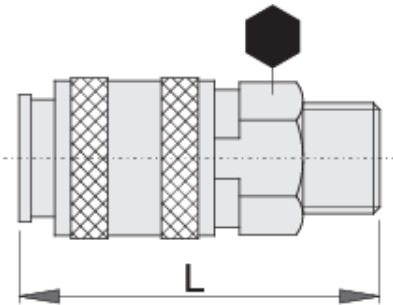

Coupling, female part

1506KZ10

Profiles

Product features

- metal housing
- outside thread

|  |  mm |  mm |  L |  |
|--|---|---|--|---|
| 621452 | 3/8" | 24 | 62.5 | 149 |
| 621453 | 1/2" | 24 | 65.0 | 156 |
| 621454 | 3/4" | 27 | 67.1 | 191 |

* Images of products are symbolic. All dimensions are in mm, and weight in grams. All listed dimensions may vary in tolerance.