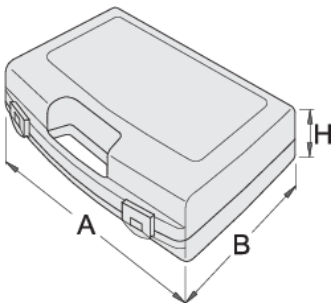

Plastic box for socket wrenches

981PBS3

프로파일

621622

L

346

B

292

H

62

510

* Images of products are symbolic. All dimensions are in mm, and weight in grams. All listed dimensions may vary in tolerance.