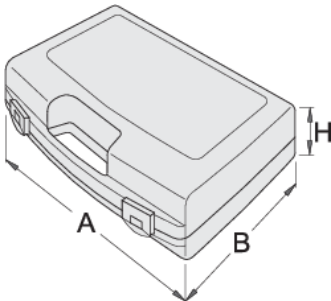

Plastic box for socket wrenches

981PBS3

Profiles

621622

L

346

B

292

H

62

510

* Images of products are symbolic. All dimensions are in mm, and weight in grams. All listed dimensions may vary in tolerance.