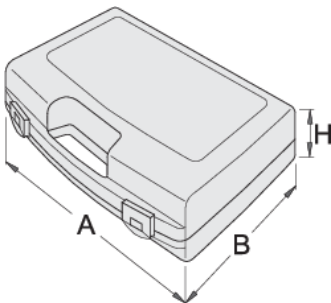

Plastic box for socket wrenches

981PBS3

Profiles

621622

L

346

B

292

H

62

510

* Images of products are symbolic. All dimensions are in mm, and weight in grams. All listed dimensions may vary in tolerance.