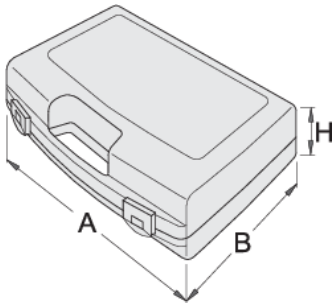

套筒扳手塑料箱

981PBS3

配置文件

621622

L

346

B

292

H

62

510

* Images of products are symbolic. All dimensions are in mm, and weight in grams. All listed dimensions may vary in tolerance.