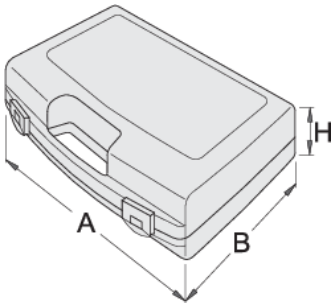

套筒扳手塑料箱

981PBS3

配置文件

621622

L

346

B

292

H

62

510

* Images of products are symbolic. All dimensions are in mm, and weight in grams. All listed dimensions may vary in tolerance.