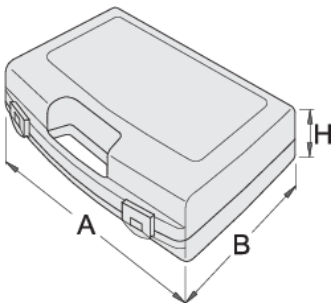

套筒扳手塑料箱

981PBS3

配置文件

621622

L

346

B

292

H

62

510

* Images of products are symbolic. All dimensions are in mm, and weight in grams. All listed dimensions may vary in tolerance.