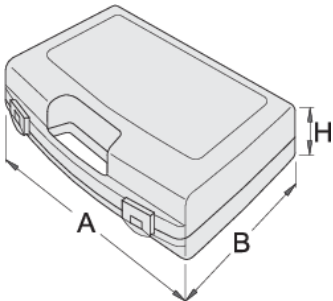

Plastic box for socket wrenches

981PBS3

Profiles

621622

L

346

B

292

H

62

510

* Images of products are symbolic. All dimensions are in mm, and weight in grams. All listed dimensions may vary in tolerance.