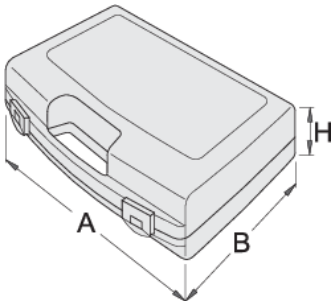

Plastic box for socket wrenches

981PBS2

프로파일

621621

L

307

B

260

H

55

380

* Images of products are symbolic. All dimensions are in mm, and weight in grams. All listed dimensions may vary in tolerance.