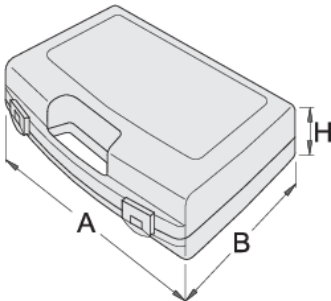

Plastic box for socket wrenches

981PBS2

프로파일

621621

L

307

B

260

H

55

380

* Images of products are symbolic. All dimensions are in mm, and weight is in grams. All listed dimensions may vary in tolerance.