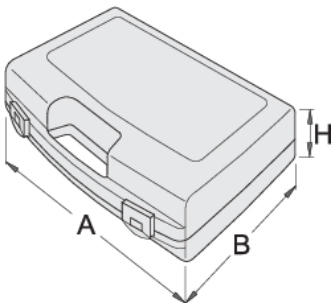

Plastic box for socket wrenches

981PBS2

Profiles

621621

L

307

B

260

H

55

380

* Images of products are symbolic. All dimensions are in mm, and weight in grams. All listed dimensions may vary in tolerance.