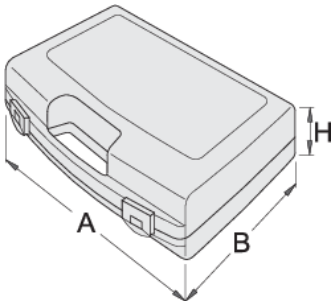

Plastic box for socket wrenches

981PBS2

Profiles

621621

L

307

B

260

H

55

380

* Images of products are symbolic. All dimensions are in mm, and weight in grams. All listed dimensions may vary in tolerance.