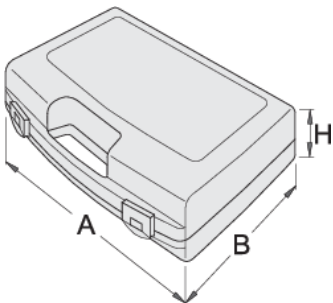

Plastic box for socket wrenches

981PBS2

Profiles

621621

L

307

B

260

H

55

380

* Images of products are symbolic. All dimensions are in mm, and weight in grams. All listed dimensions may vary in tolerance.