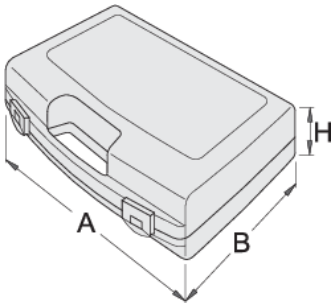

套筒扳手塑料箱

981PBS2

配置文件

621621

L

307

B

260

H

55

380

* Images of products are symbolic. All dimensions are in mm, and weight in grams. All listed dimensions may vary in tolerance.