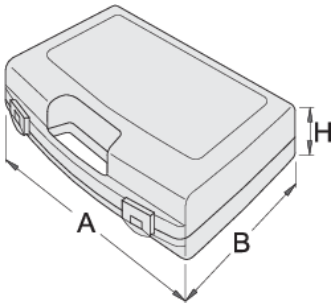

# 套筒扳手塑料箱

981PBS2

## 配置文件

621621

L

307

B

260

H

55

380

\* Images of products are symbolic. All dimensions are in mm, and weight in grams. All listed dimensions may vary in tolerance.