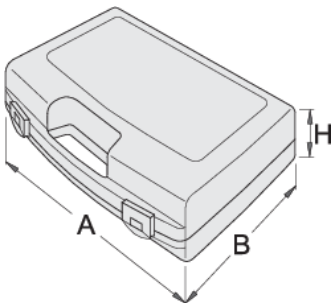

Plastic box for socket wrenches

981PBS2

Profiles

621621

L

307

B

260

H

55

380

* Images of products are symbolic. All dimensions are in mm, and weight is in grams. All listed dimensions may vary in tolerance.