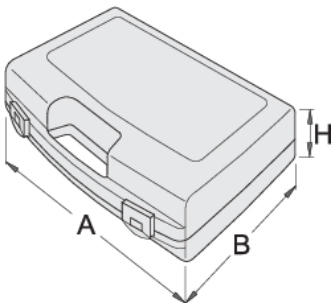

Plastic box for socket wrenches

981PBS1

프로파일

621620

L

197

B

167

H

35

140

* Images of products are symbolic. All dimensions are in mm, and weight in grams. All listed dimensions may vary in tolerance.