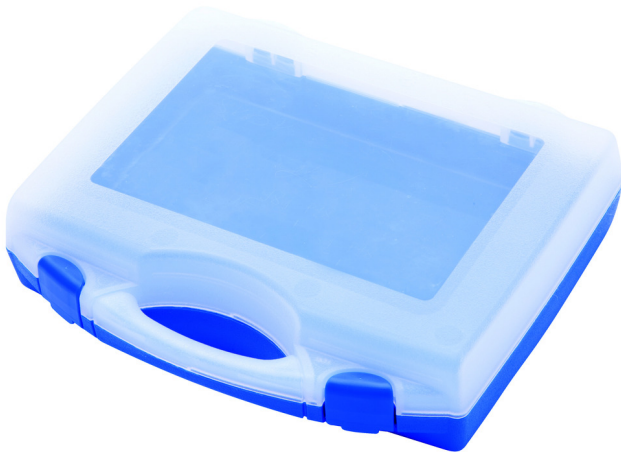

Plastic box for socket wrenches

981PBS1

프로파일

621620

L

197

B

167

H

35

140

* Images of products are symbolic. All dimensions are in mm, and weight in grams. All listed dimensions may vary in tolerance.