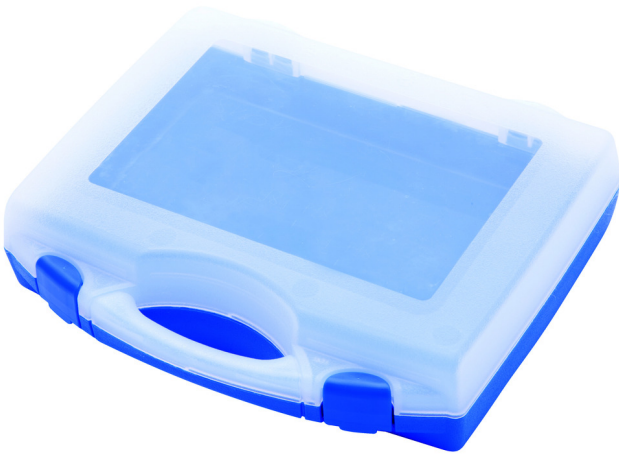

Plastic box for socket wrenches

981PBS1

프로파일

621620

L

197

B

167

H

35

140

* Images of products are symbolic. All dimensions are in mm, and weight is in grams. All listed dimensions may vary in tolerance.