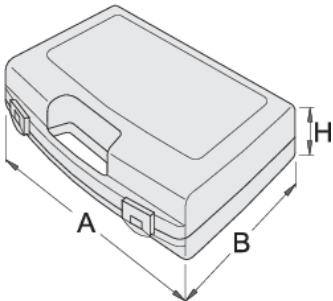

Plastic box for socket wrenches

981PBS1

프로파일

621620

L

197

B

167

H

35

140

* Images of products are symbolic. All dimensions are in mm, and weight is in grams. All listed dimensions may vary in tolerance.