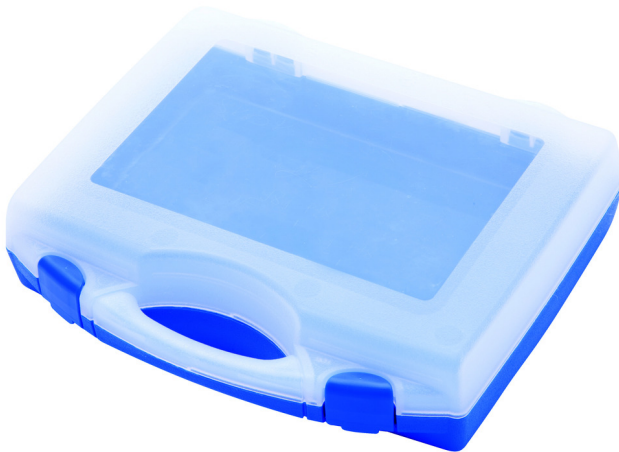

Plastic box for socket wrenches

981PBS1

Profiles

621620

L

197

B

167

H

35

140

* Images of products are symbolic. All dimensions are in mm, and weight in grams. All listed dimensions may vary in tolerance.