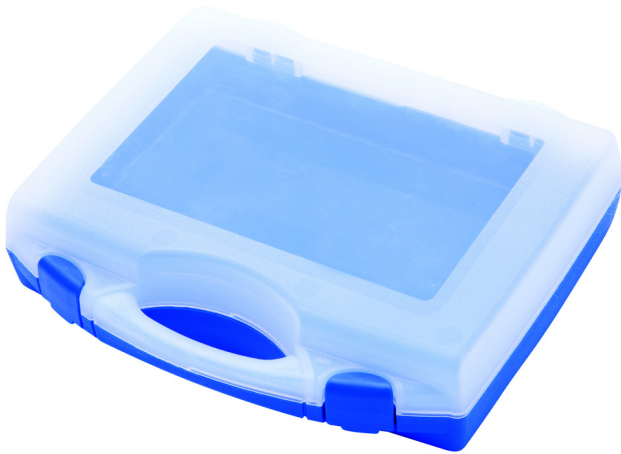

Plastic box for socket wrenches

981PBS1

Profiles

621620

L

197

B

167

H

35

140

* Images of products are symbolic. All dimensions are in mm, and weight is in grams. All listed dimensions may vary in tolerance.