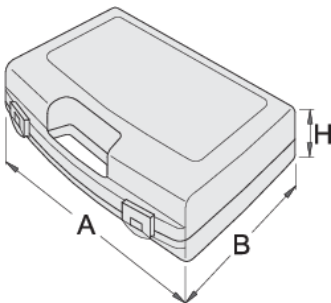

Plastic box for socket wrenches

981PBS1

Profiles

621620

L

197

B

167

H

35

140

* Images of products are symbolic. All dimensions are in mm, and weight is in grams. All listed dimensions may vary in tolerance.