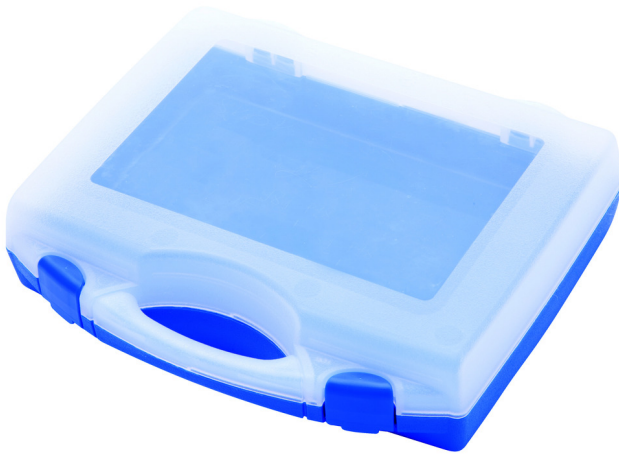

Plastic box for socket wrenches

981PBS1

Profiles

621620

L

197

B

167

H

35

140

* Images of products are symbolic. All dimensions are in mm, and weight in grams. All listed dimensions may vary in tolerance.