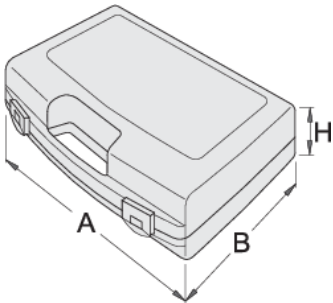

套筒扳手塑料箱

981PBS1

配置文件

621620

L

197

B

167

H

35

140

* Images of products are symbolic. All dimensions are in mm, and weight in grams. All listed dimensions may vary in tolerance.