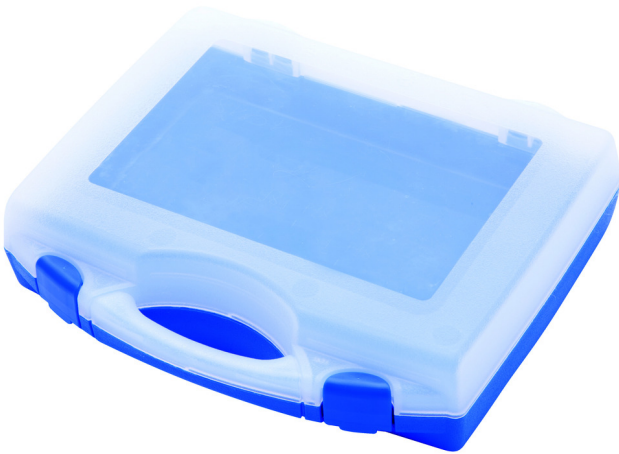

# Plastic box for socket wrenches

981PBS1

## Profiles

621620

L

197

B

167

H

35

140

\* Images of products are symbolic. All dimensions are in mm, and weight in grams. All listed dimensions may vary in tolerance.