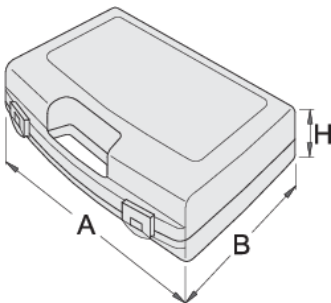

Plastic box for socket wrenches

981PBS5

프로파일

621618

L

244

B

207

H

44

225

* Images of products are symbolic. All dimensions are in mm, and weight is in grams. All listed dimensions may vary in tolerance.