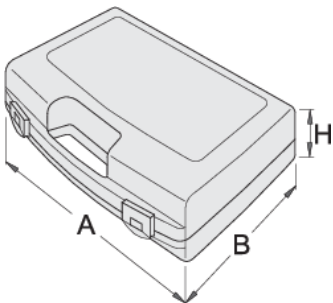

Plastic box for socket wrenches

981PBS5

Profiles

621618

L

244

B

207

H

44

225

* Images of products are symbolic. All dimensions are in mm, and weight in grams. All listed dimensions may vary in tolerance.