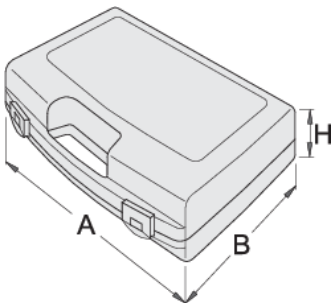

Plastic box for socket wrenches

981PBS5

Profiles

621618

L

244

B

207

H

44

225

* Images of products are symbolic. All dimensions are in mm, and weight is in grams. All listed dimensions may vary in tolerance.