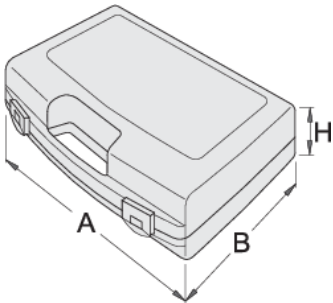

套筒扳手塑料箱

981PBS5

配置文件

621618

L

244

B

207

H

44

225

* Images of products are symbolic. All dimensions are in mm, and weight in grams. All listed dimensions may vary in tolerance.