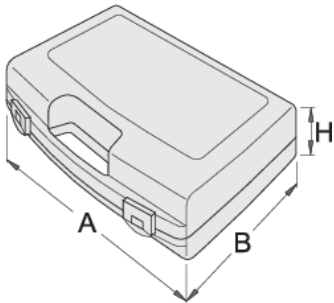

套筒扳手塑料箱

981PBS5

配置文件

621618

L

244

B

207

H

44

225

* Images of products are symbolic. All dimensions are in mm, and weight in grams. All listed dimensions may vary in tolerance.