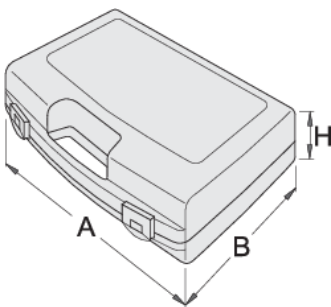

Plastic box for socket wrenches

981PB4

프로파일

619771

L

393

B

331

H

95

771

* Images of products are symbolic. All dimensions are in mm, and weight in grams. All listed dimensions may vary in tolerance.