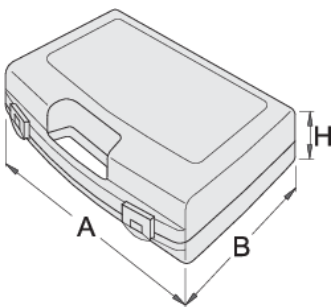

Plastic box for socket wrenches

981PB4

프로파일

619771

L

393

B

331

H

95

771

* Images of products are symbolic. All dimensions are in mm, and weight is in grams. All listed dimensions may vary in tolerance.