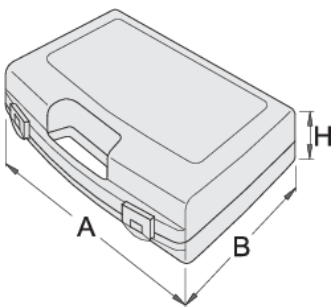

Plastic box for socket wrenches

981PB4

Profiles

619771

L

393

B

331

H

95

771

* Images of products are symbolic. All dimensions are in mm, and weight is in grams. All listed dimensions may vary in tolerance.