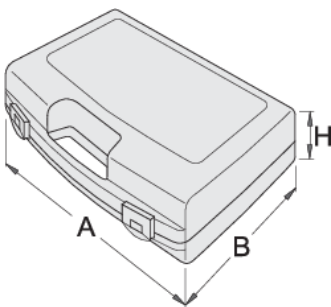

Plastic box for socket wrenches

981PB4

Profiles

619771

L

393

B

331

H

95

771

* Images of products are symbolic. All dimensions are in mm, and weight in grams. All listed dimensions may vary in tolerance.