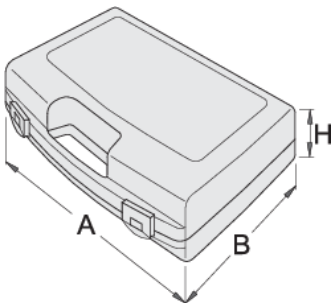

Plastic box for socket wrenches

981PBM5

프로파일

621619

L

244

B

207

H

59

240

* Images of products are symbolic. All dimensions are in mm, and weight is in grams. All listed dimensions may vary in tolerance.