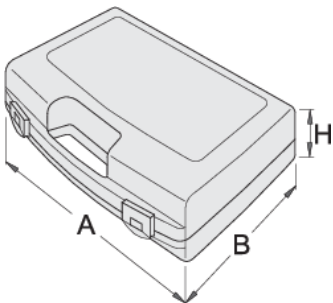

Plastic box for socket wrenches

981PBM5

Profiles

621619

L

244

B

207

H

59

240

* Images of products are symbolic. All dimensions are in mm, and weight in grams. All listed dimensions may vary in tolerance.