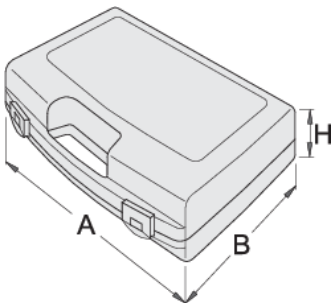

Plastic box for socket wrenches

981PBM5

Profiles

621619

L

244

B

207

H

59

240

* Images of products are symbolic. All dimensions are in mm, and weight is in grams. All listed dimensions may vary in tolerance.