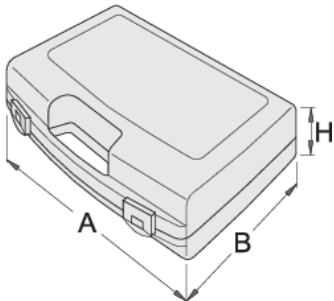

套筒扳手塑料箱

981PBM5

配置文件

621619

L

244

B

207

H

59

240

* Images of products are symbolic. All dimensions are in mm, and weight is in grams. All listed dimensions may vary in tolerance.