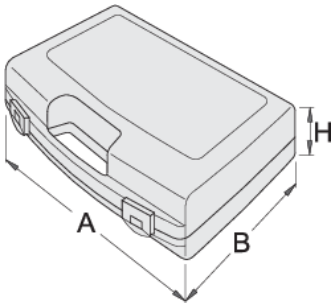

套筒扳手塑料箱

981PBM5

配置文件

621619

L

244

B

207

H

59

240

* Images of products are symbolic. All dimensions are in mm, and weight in grams. All listed dimensions may vary in tolerance.