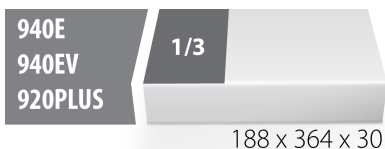

Product name

SKU

Article

Dimensions

Quantity