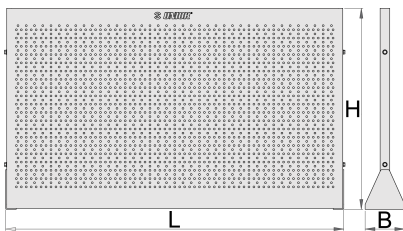

Tool rack wall for 940H

940.1H

프로파일

제품 특징

- possibility to fit with tool carriage Hercules

621442

L

608

B

120

H

608

9600

Till end of stock

* Images of products are symbolic. All dimensions are in mm, and weight in grams. All listed dimensions may vary in tolerance.