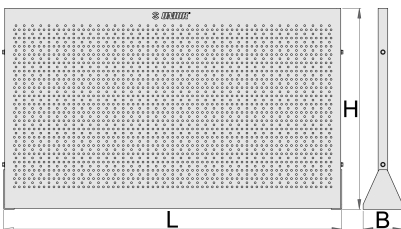

Tool rack wall for 940H

940.1H

Profiles

Product features

- possibility to fit with tool carriage Hercules

621442

L

608

B

120

H

608

9600

Till end of stock

* Images of products are symbolic. All dimensions are in mm, and weight in grams. All listed dimensions may vary in tolerance.