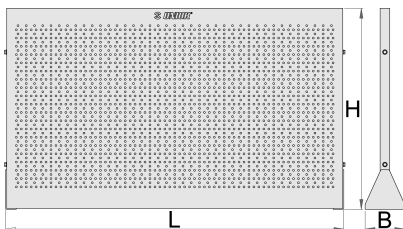

621442

L

608

B

120

H

608

9600

* Images of products are symbolic. All dimensions are in mm, and weight in grams. All listed dimensions may vary in tolerance.