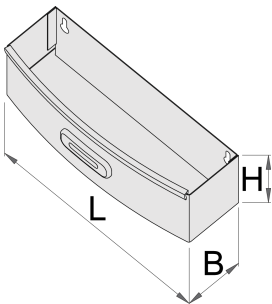

Holder for bottles for 920PLUS

920ES7

프로파일

제품 특징

- material: premium sheet metal

621019

L

267

B

90

H

85

573

* Images of products are symbolic. All dimensions are in mm, and weight in grams. All listed dimensions may vary in tolerance.