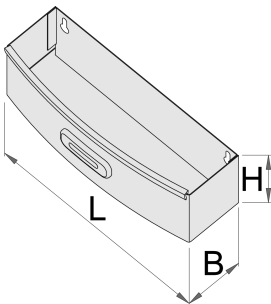

Holder for bottles for 920PLUS

920ES7

Profiles

Product features

- material: premium sheet metal

621019

L

267

B

90

H

85

573

* Images of products are symbolic. All dimensions are in mm, and weight in grams. All listed dimensions may vary in tolerance.