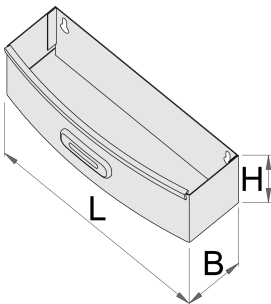

## Product features

- material: premium sheet metal

621019

L

267

B

90

H

85

573

\* Images of products are symbolic. All dimensions are in mm, and weight in grams. All listed dimensions may vary in tolerance.