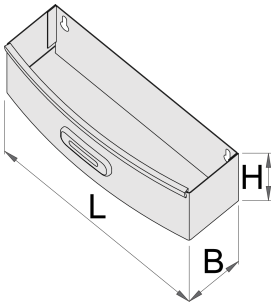

Holder for bottles for 920PLUS

920ES7

Profiles

Product features

- material: premium sheet metal

621019

L

267

B

90

H

85

573

* Images of products are symbolic. All dimensions are in mm, and weight in grams. All listed dimensions may vary in tolerance.