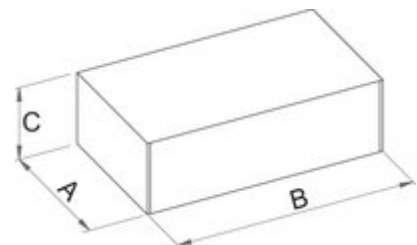

Hacksaw

750B

Usage

Product attributes

- light compact with ergonomically designed handle
- frame chrome plated, handle lacquered
- two blade position

621531

L

400

L1

300

731

Retail packaging