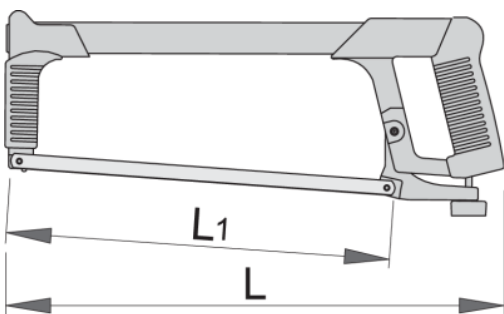

### Product attributes

- light compact with ergonomically designed handle
- frame chrome plated, handle lacquered
- two blade position

621531

L

400

L1

300

731