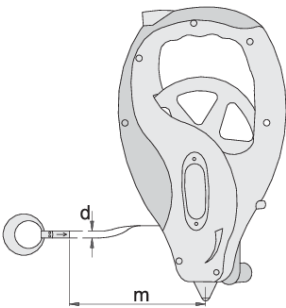

Long measuring tape

714

Product features

- plastic double component casing
- acrylic coated steel tape enables long life
- 6 times speed of tape rewind against handle turns

621525

m

50

d

13

1100

* Images of products are symbolic. All dimensions are in mm, and weight in grams. All listed dimensions may vary in tolerance.

Usage (pictures)

Length of tape

Manufactured in accordance with harmonised standards