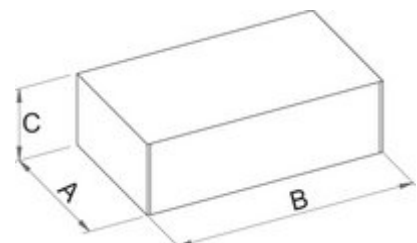

Swivel base for 721/6 and 721Q/6

721.1/6

Product attributes

- housing from grey iron casting
- material other parts: special tool steel
- swivel base can be rotated for 360°

Profiles

Barcode	Dimension	Person
621566	80	2570
621483	125	2575
621569	150	2580
621572	200	2585