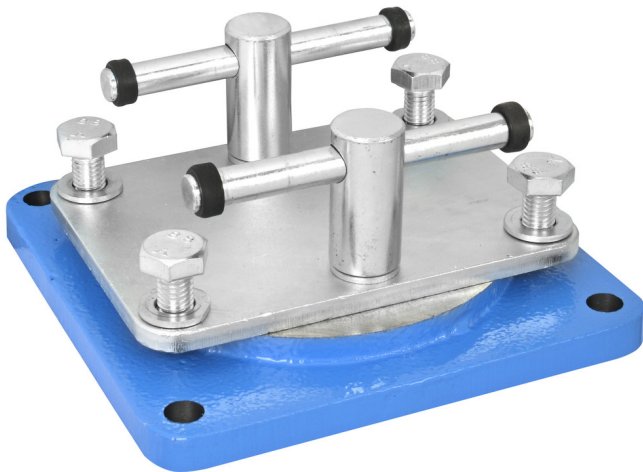

Swivel base for 721/6 and 721Q/6

721.1/6

Product attributes

- housing from grey iron casting
- material other parts: special tool steel
- swivel base can be rotated for 360°

Profiles

Barcode	Dimension	Person
621566	80	2570
621483	125	2575
621569	150	2580
621572	200	2585