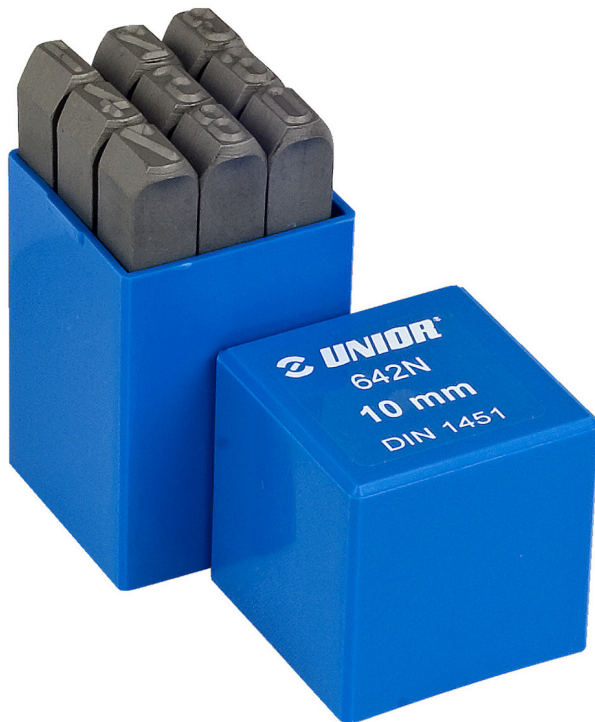

# Set of number steel punches

642NPB

## 제품 특징

- material: premium flex plus carbon steel
- surface finish: anticorrosive oiled
- Set of 9 punches with numbers from 0 to 8
- made according to standard DIN 1451

620941

6

420

620942

8

643

620943

10

800

\* Images of products are symbolic. All dimensions are in mm, and weight is in grams. All listed dimensions may vary in tolerance.