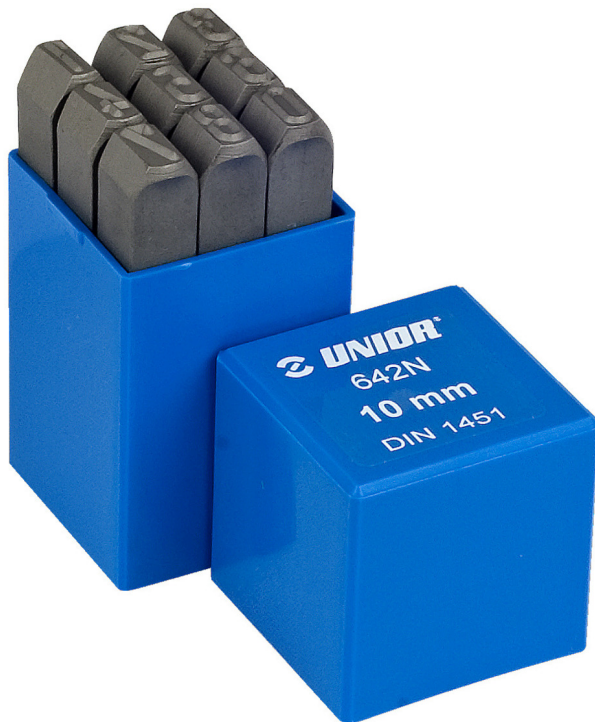

# Set of number steel punches

642NPB

## 제품 특징

- material: premium flex plus carbon steel
- surface finish: anticorrosive oiled
- Set of 9 punches with numbers from 0 to 8
- made according to standard DIN 1451

620941

6

420

620942

8

643

620943

10

800

\* Images of products are symbolic. All dimensions are in mm, and weight in grams. All listed dimensions may vary in tolerance.