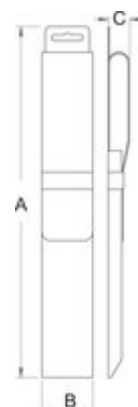

Triangular spoon scraper

777/6C

Profiles

[_\(/eng/support/warranty\).](http://eng.support.warranty)

Product features

- material: premium hard plus carbon steel
- blade ground, shank blue lacquered
- wooden handle

Barcode	Angle	A	L	Icon
612233	150	8	255	113
612234	200	8	325	213
612235	250	8	370	370

Retail packaging

Barcode	MA	MB	MC	Icon
612233	280	50	25	113

	MA	MB	MC	
612234	365	61	27,5	213
612235	412	61	27,5	370

Transport packaging

		TA	TB	TC	
612233	1				
612234	1				
612235	1				