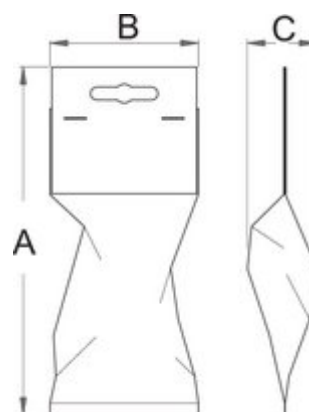

Retail packaging

MA

MB

MC