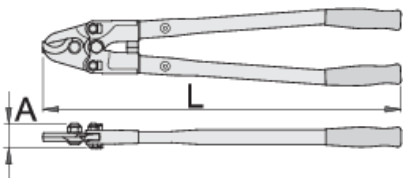

# Cable shears

585/6

## 프로파일

## 제품 특징

- material: cutter from premium plus carbon steel
- steel handles, lacquered, heavy duty plastic handles
- cutting edges separately induction hardened
- jaws exchangeable

## Important!

- for cutting cables without steel wire or inside steel coat

	L	A	$\bar{O}_{max}$	
615226	550	38	23	2080
616732	800	42	39	3660

\* Images of products are symbolic. All dimensions are in mm, and weight in grams. All listed dimensions may vary in tolerance.