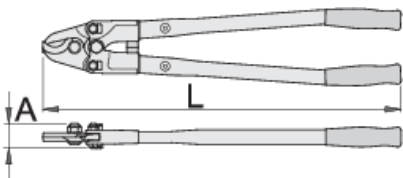

Cable shears

585/6

프로파일

제품 특징

- material: cutter from premium plus carbon steel
- steel handles, lacquered, heavy duty plastic handles
- cutting edges separately induction hardened
- jaws exchangeable

Important!

- for cutting cables without steel wire or inside steel coat

	L	A	\bar{O}_{max}	
615226	550	38	23	2080
616732	800	42	39	3660

* Images of products are symbolic. All dimensions are in mm, and weight in grams. All listed dimensions may vary in tolerance.