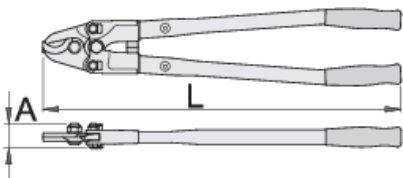

Cable shears

585/6

프로파일

제품 특징

- material: cutter from premium plus carbon steel
- steel handles, lacquered, heavy duty plastic handles
- cutting edges separately induction hardened
- jaws exchangeable

Important!

- for cutting cables without steel wire or inside steel coat

Barcode	L	A	O _{max}	Weight
615226	550	38	23	2080
616732	800	42	39	3660

* Images of products are symbolic. All dimensions are in mm, and weight is in grams. All listed dimensions may vary in tolerance.