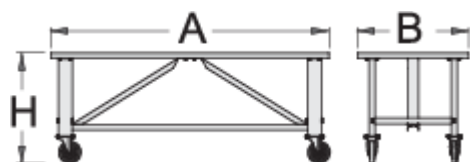

621448

L

2000

B

750

H

795

90000

Retail packaging

621448

MA

775

MB

2075

MC

60

90070