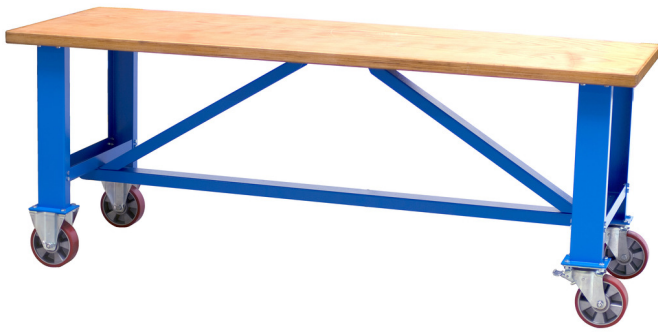

모빌 워크 벤치

990T

프로파일

제품 특징

- material: premium PLUS sheet metal
- coated with eco colour of Qualicoat quality standard
- beech plywood
- protected with environmentally friendly coating
- dynamic load capacity: 1000 kg
- casters dia. 200mm

621448

L

2000

B

750

H

795

90000

* Images of products are symbolic. All dimensions are in mm, and weight is in grams. All listed dimensions may vary in tolerance.

관련 제품

모듈 워크 벤치 - 모듈 A15