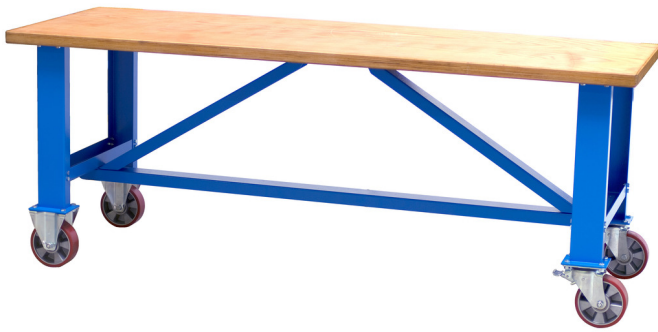

모빌 워크 벤치

990T

프로파일

제품 특징

- material: premium PLUS sheet metal
- coated with eco colour of Qualicoat quality standard
- beech plywood
- protected with environmentally friendly coating
- dynamic load capacity: 1000 kg
- casters dia. 200mm

621448

L

2000

B

750

H

795

90000

* Images of products are symbolic. All dimensions are in mm, and weight in grams. All listed dimensions may vary in tolerance.

관련 제품

모듈 워크 벤치 - 모듈 A15

워크 테이블