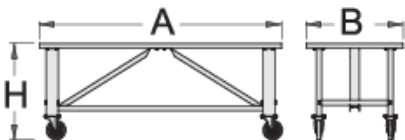

모빌 워크 벤치

990T

프로파일

제품 특징

- material: premium PLUS sheet metal
- coated with eco colour of Qualicoat quality standard
- beech plywood
- protected with environmentally friendly coating
- dynamic load capacity: 1000 kg
- casters dia. 200mm

621448

L

2000

B

750

H

795

90000

* Images of products are symbolic. All dimensions are in mm, and weight in grams. All listed dimensions may vary in tolerance.

관련 제품

모듈 워크 벤치 - 모듈 A15

워크 테이블