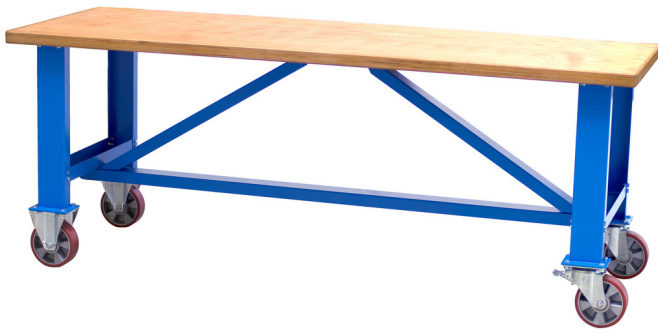

# 모빌 워크 벤치

990T

## 제품 특징

- material: premium PLUS sheet metal
- coated with eco colour of Qualicoat quality standard
- beech plywood
- protected with environmentally friendly coating
- dynamic load capacity: 1000 kg
- casters dia. 200mm

621448

L

2000

B

750

H

795

90000