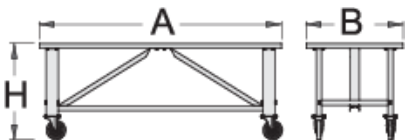

모빌 워크 벤치

990T

프로파일

제품 특징

- material: premium PLUS sheet metal
- coated with eco colour of Qualicoat quality standard
- beech plywood
- protected with environmentally friendly coating
- dynamic load capacity: 1000 kg
- casters dia. 200mm

621448

L

2000

B

750

H

795

90000

* Images of products are symbolic. All dimensions are in mm, and weight is in grams. All listed dimensions may vary in tolerance.

관련 제품

모듈 워크 벤치 - 모듈 A15