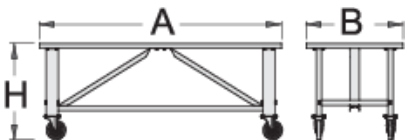

## 产品属性

- 材料:金属板材
- 环保无铅镉涂层
- 夹板-山毛榉木
- 环保型涂料
- 动态载荷容量 : 1000kg
- 轮直径200mm

621448

L

2000

B

750

H

795

90000

\* Images of products are symbolic. All dimensions are in mm, and weight in grams. All listed dimensions may vary in tolerance.