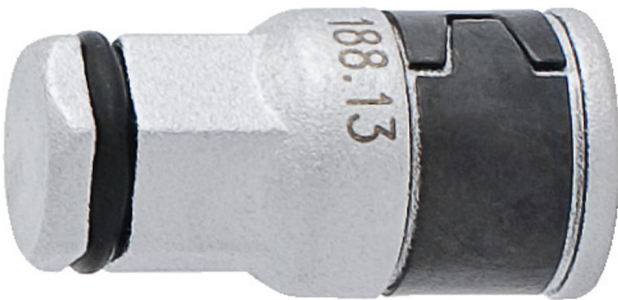

Bits adaptor with 10mm hexagonal drive

188.13

Profiles

Product features

- material: premium flex chrome vanadium steel
- entirely hardened and tempered

620858

10

1/4"

20

Till end of stock

* Images of products are symbolic. All dimensions are in mm, and weight in grams. All listed dimensions may vary in tolerance.