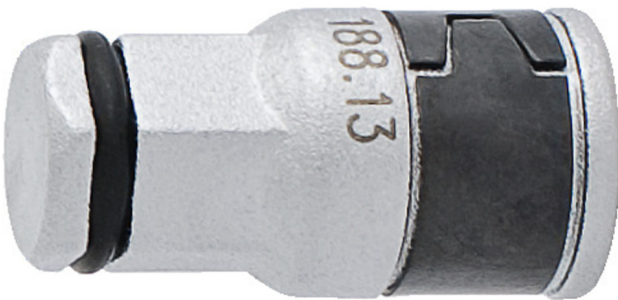

Bits adaptor with 10mm hexagonal drive

188.13

Profiles

Product features

- material: premium flex chrome vanadium steel
- entirely hardened and tempered

620858

10

1/4"

20

* Images of products are symbolic. All dimensions are in mm, and weight in grams. All listed dimensions may vary in tolerance.