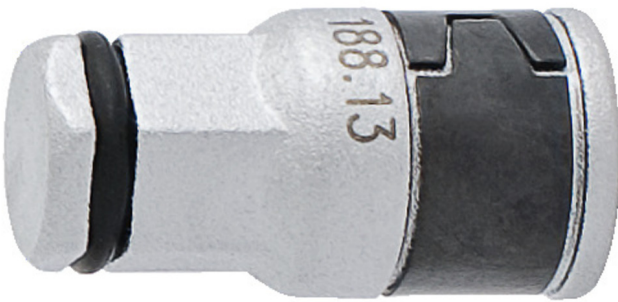

# 带10 mm六角驱动的批头转接头

188.13

## 产品属性

- 材料：铬钒钢
- 完全淬火与回火

620858

10

1/4"

20

Till end of stock

\* Images of products are symbolic. All dimensions are in mm, and weight in grams. All listed dimensions may vary in tolerance.