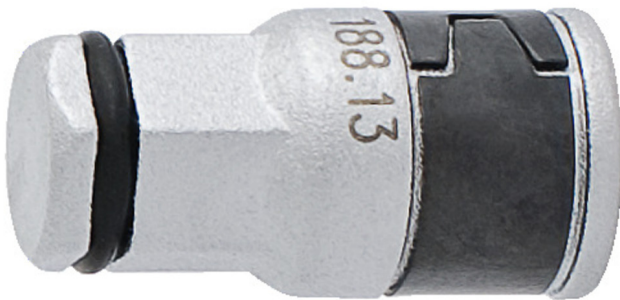

Bits adaptor with 10mm hexagonal drive

188.13

Profiles

Product features

- material: premium flex chrome vanadium steel
- entirely hardened and tempered

620858

10

1/4"

20

Till end of stock

* Images of products are symbolic. All dimensions are in mm, and weight in grams. All listed dimensions may vary in tolerance.