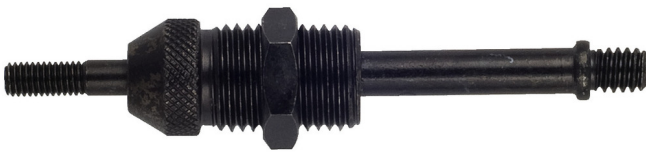

Nosepiece for blind-rivet nuts for 1301/6

1301.1/4

프로파일

		
621437	M4	47
621438	M5	49
621439	M6	49
621440	M8	71
621441	M10	78

* Images of products are symbolic. All dimensions are in mm, and weight in grams. All listed dimensions may vary in tolerance.